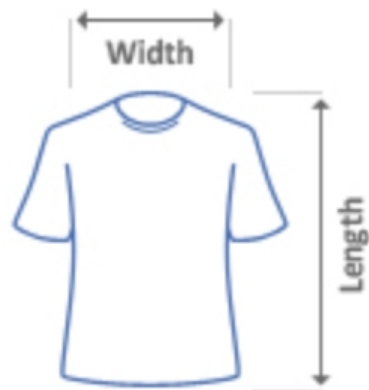

# SIZE CHARTS

## YOUTH

Garment sizes are approximate and for guidance only

Shirt Size	Width (cm)	Length (cm)	Sleeve (cm)	Tolerance +/-	Chest Size (in)
<b>3/4</b>	41	52	34	2	<b>30</b>
<b>5/6</b>	43	56	37	2	<b>32</b>
<b>7/8</b>	46	60	39	2	<b>34</b>
<b>9/11</b>	48	64	42	2	<b>36</b>
<b>12/13</b>	51	67	44	2	<b>38</b>

## ADULT

Garment sizes are approximate and for guidance only

Shirt Size	Width (cm)	Length (cm)	Sleeve (cm)	Tolerance +/-	Chest Size (in)
<b>Small</b>	46	70	42	2	<b>34/36</b>
<b>Medium</b>	51	72	46	2	<b>38/40</b>
<b>Large</b>	56	75	50	2	<b>42/44</b>
<b>XL</b>	61	77	53	2	<b>48/48</b>
<b>2XL</b>	66	80	57	2	<b>50/52</b>
<b>3XL</b>	71	82	61	2	<b>54/56</b>
<b>4XL</b>	76	84	65	2	<b>58/60</b>
<b>5XL</b>	81	88	69	2	<b>62/64</b>