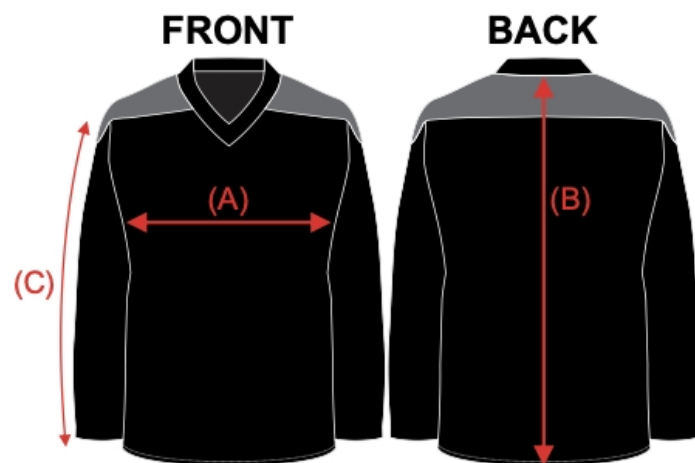

SIZECHART OF ICE HOCKEY(CM)

SIZING IN (CM)	YS	YM	YL	AXS/ YXL	AS	AM	AL
CHEST (A)	47	50	53	55	58	61	63
LENGTH (B)	55	58	61	64	67	70	73
SLEEVE LENGTH (C)	60	63	67	70	73	77	80

(1-2 CM) CAN BE UP OR DOWN BECAUSE OF INTERNATIONAL MARGIN