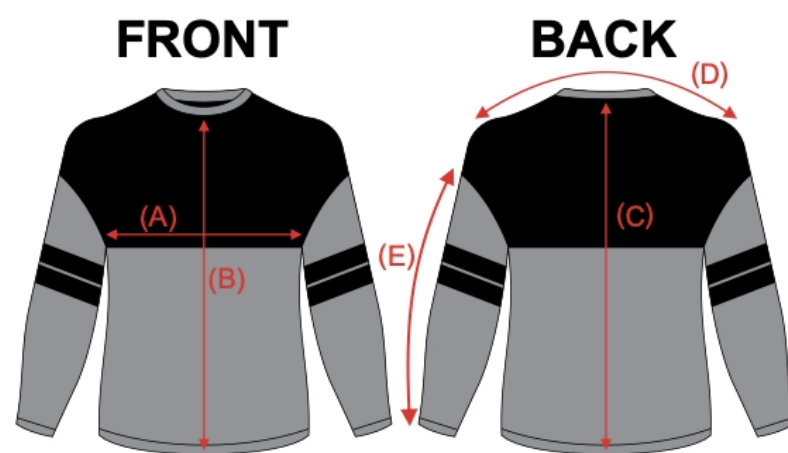

SPIRIT JERSEYS

SIZECHART OF SPIRIT JERSEY (CM)

SIZING IN (CM)	YS	YM	YL	YXL	AXS	AS	AM	AL
CHEST (A)	38	42	45	48	52	55	58	61
FRONT LENGTH (B)	53	55	57	59	68	70	72	74
BACK LENGTH (C)	56	58	60	62	71	73	75	77
SHOULDER TO SHOULDER (D)	56	58	60	62	78	80	82	84
SLEEVE LENGTH (E)	34	36	38	40	44	45	46	47

(1-2 CM) CAN BE UP OR DOWN BECAUSE OF INTERNATIONAL MARGIN