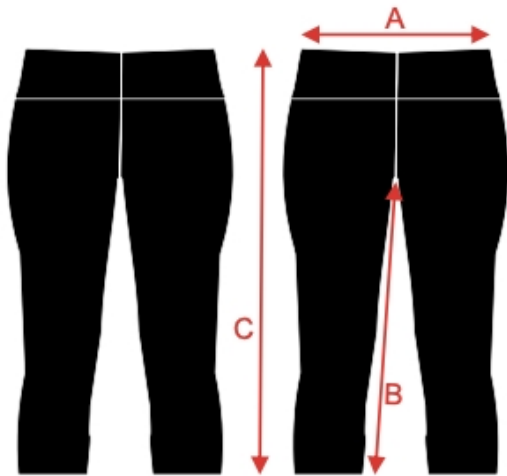

SIZECHART OF CAPRI (3/4)(CM)

SIZING IN (CM)	YS	YM	YL	AXS/ YXL	AS	AM	AL
WAIST(A)	55	57	59.5	62	65	67.5	70
INSEAM(B)	56	59	61	64	66	69	71
LENGTH(C)	57	59	61	64	66	68	70

(1-2 CM) CAN BE UP OR DOWN BECAUSE OF INTERNATIONAL MARGIN