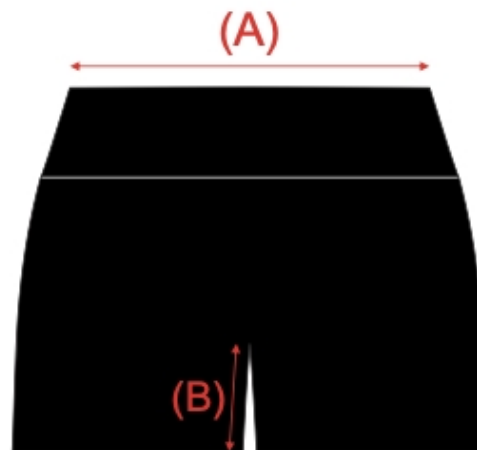

## SIZECHART OF SPIRIT JERSEY (CM)

SIZING IN (CM)	YS	YM	YL	YXL	AXS	AS	AM	AL
CHEST (A)	38	42	45	48	52	55	58	61
FRONT LENGTH (B)	53	55	57	59	68	70	72	74
BACK LENGTH (C)	56	58	60	62	71	73	75	77
SHOULDER TO SHOULDER (D)	56	58	60	62	78	80	82	84
SLEEVE LENGTH (E)	34	36	38	40	44	45	46	47

(1-2 CM) CAN BE UP OR DOWN BECAUSE OF INTERNATIONAL MARGIN

## SPORTS BRA SIZE CHART IN (CM)

SIZING IN (CM)	YS	YM	YL	XS	AS	AM	AL
LENGTH (A)	26.5	28	29	30	31	32.5	33.5
CHEST (B) (ALL ROUND)	56	58	60	63	66	68	72

1 OR 2 CM CAN BE UP/DOWN BECAUSE OF INTERNATIONAL MARGINS

## SHORTS SIZE CHART IN (CM)

SIZING IN (CM)	YS	YM	YL	XS	AS	AM	AL
INSEAM (A)	3.9	4.2	4.6	5	5.3	5.6	6
WAIST (B) (ALL ROUND)	55	57	59.5	62	65	67.5	70

1 OR 2 CM CAN BE UP/DOWN BECAUSE OF INTERNATIONAL MARGINS