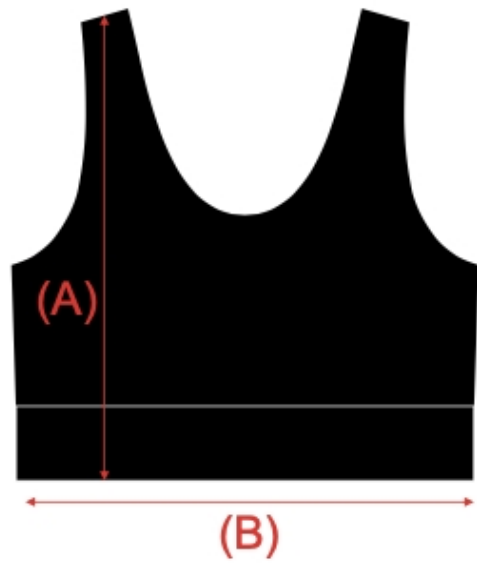

SPORTS BRA & SHORTS

SPORTS BRA SIZE CHART IN (CM)

SIZING IN (CM)	YS	YM	YL	XS	AS	AM	AL
LENGTH (A)	26.5	28	29	30	31	32.5	33.5
CHEST (B) (ALL ROUND)	56	58	60	63	66	68	72

1 OR 2 CM CAN BE UP/DOWN BECAUSE OF INTERNATIONAL MARGINS