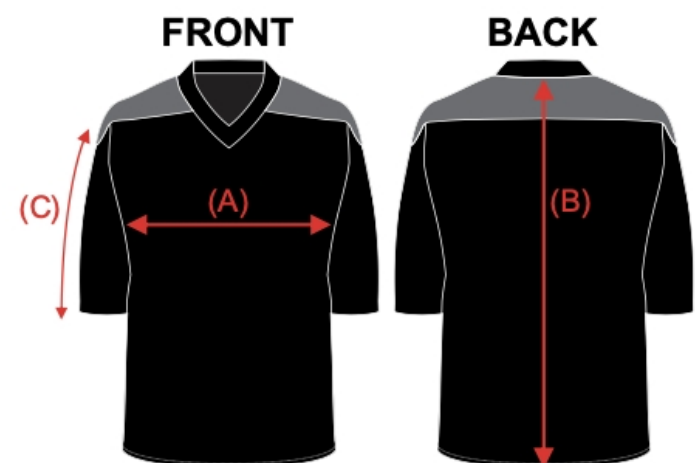

SIZECHART OF ICE HOCKEY(CM)

SIZING IN (CM)	YS	YM	YL	AXS/ YXL	AS	AM	AL
CHEST (A)	47	50	53	55	58	61	63
LENGTH (B)	55	58	61	64	67	70	73
SLEEVE LENGTH (C)	34	35	37	38	40	43	45

(1-2 CM) CAN BE UP OR DOWN BECAUSE OF INTERNATIONAL MARGIN