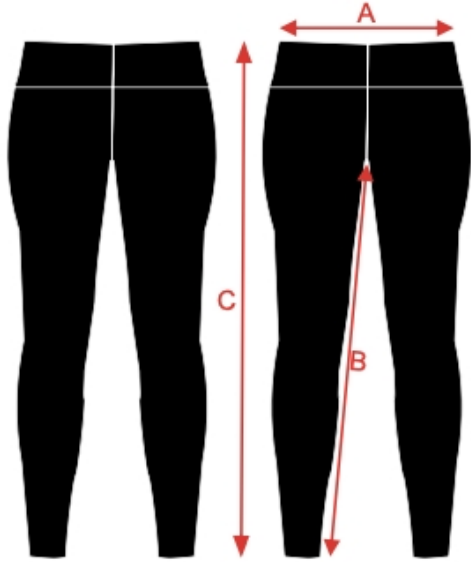

## SPORTS BRA SIZE CHART IN (CM)

SIZING IN (CM)	YS	YM	YL	XS	AS	AM	AL
LENGTH (A)	26.5	28	29	30	31	32.5	33.5
CHEST (B) (ALL ROUND)	56	58	60	63	66	68	72

1 OR 2 CM CAN BE UP/DOWN BECAUSE OF INTERNATIONAL MARGINS

## SHORTS SIZE CHART IN (CM)

SIZING IN (CM)	YS	YM	YL	XS	AS	AM	AL
INSEAM (A)	3.9	4.2	4.6	5	5.3	5.6	6
WAIST (B) (ALL ROUND)	55	57	59.5	62	65	67.5	70

1 OR 2 CM CAN BE UP/DOWN BECAUSE OF INTERNATIONAL MARGINS

## SIZECHART OF LEGGINGS(CM)

SIZING IN (CM)	YS	YM	YL	AXS/ YXL	AS	AM	AL
WAIST(A)	55	57	59.5	62	65	67.5	70
INSEAM(B)	56	59	61	64	66	69	71
LENGTH(C)	76	79	82	85	88	91	94

(1-2 CM) CAN BE UP OR DOWN BECAUSE OF INTERNATIONAL MARGIN